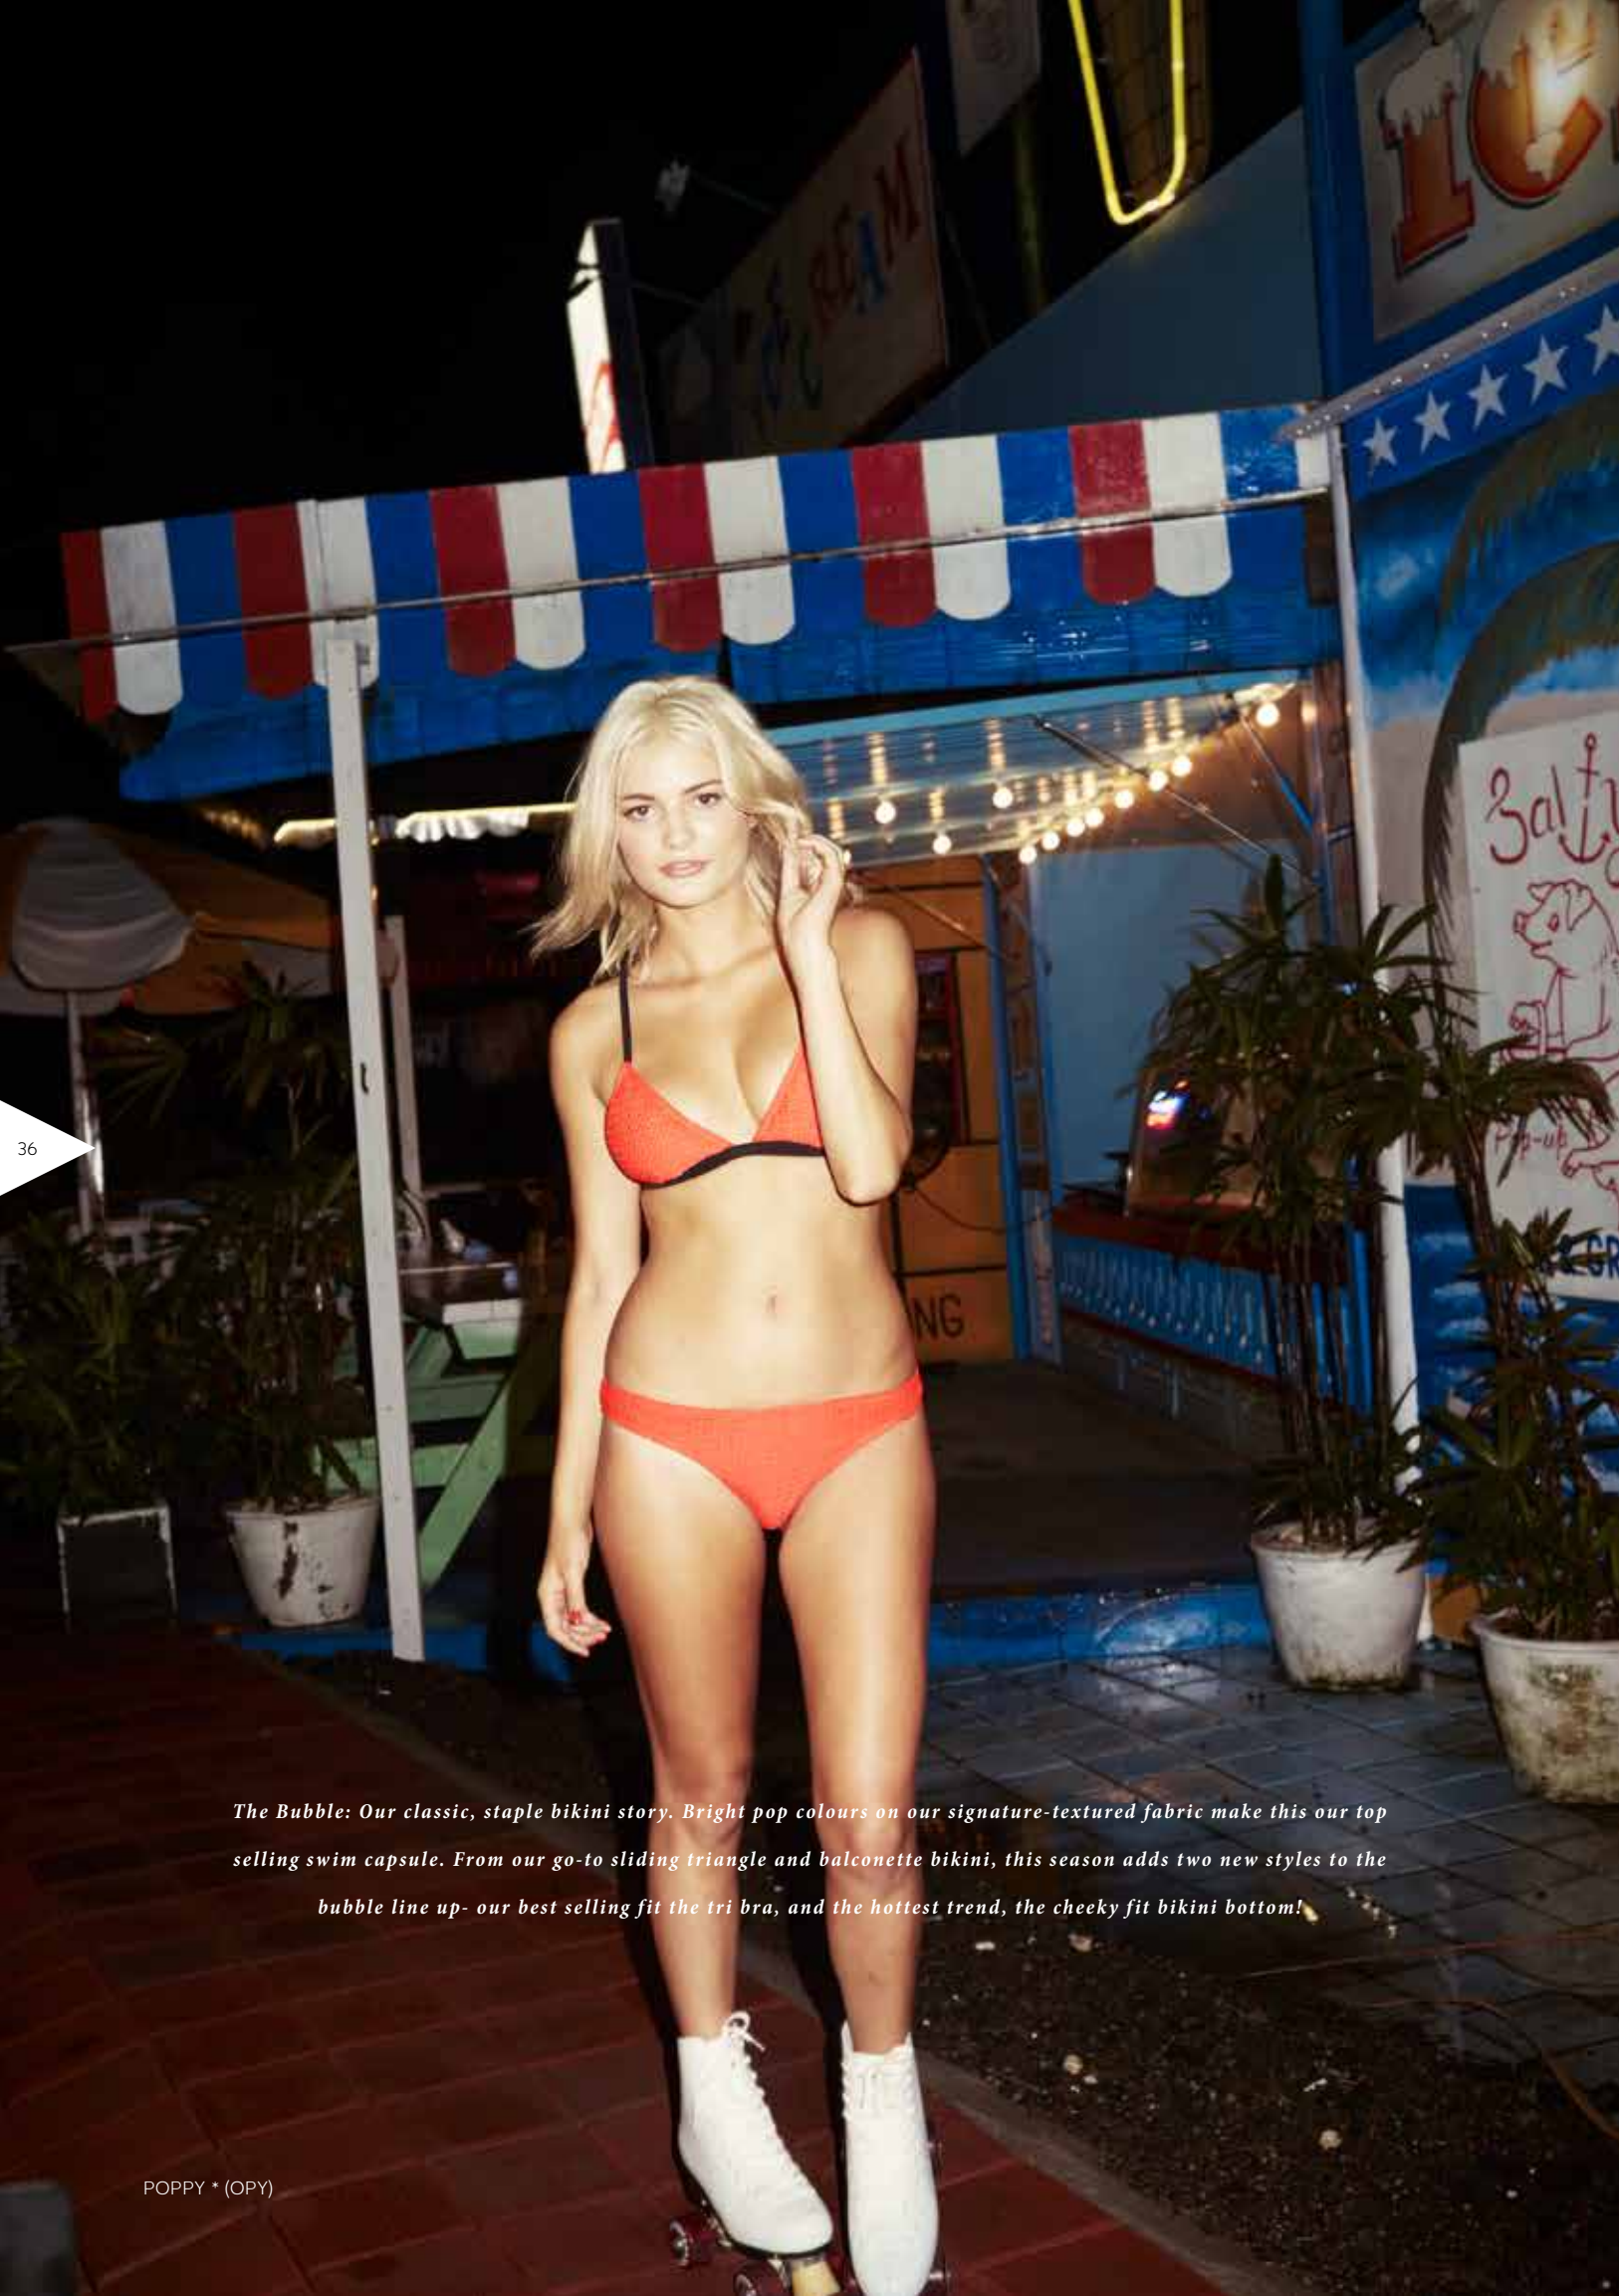

DELIVERY AUG - OCT

W/S AU \$45.45

RRP AU \$99.99

	6	8	10	12	14
BLK					
CIE					

CHARLIE *
(CIE)

BLACK *
(BLK)

The Bubble: Our classic, staple bikini story. Bright pop colours on our signature-textured fabric make this our top selling swim capsule. From our go-to sliding triangle and balconette bikini, this season adds two new styles to the bubble line up- our best selling fit the tri bra, and the hottest trend, the cheeky fit bikini bottom!