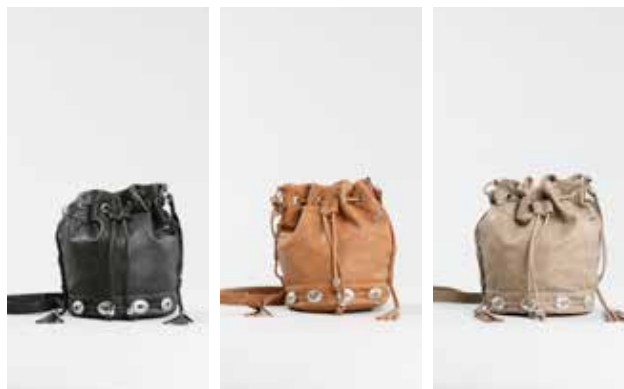

BLACK * (BLK)

VINTAGE TAN (VTA)

STONE GREY * (SOG)

	FS
BLK	
VTA	
SOG