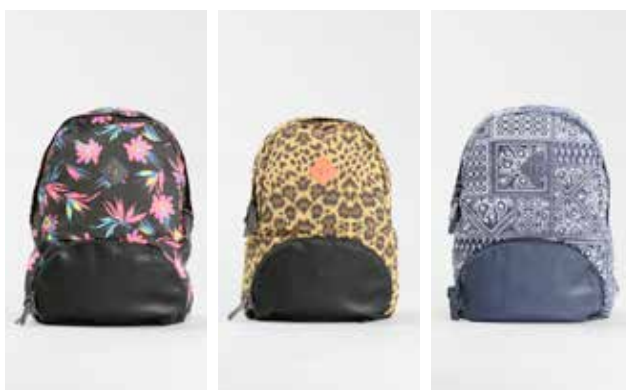

CHARLIE \* (CIE)

BACK VIEW

	FS
CIE	

**SODA POP BACKPACK** BPL0388

**W/S** AU \$22.72  
**RRP** AU \$49.99

- 12oz Canvas / Vinyl
- W31cm, H41cm, D14cm - 17l Backpack W/ Rusty Yardage Print & Vinyl Front Pocket
- Sold By Colour - Min 6 / Style / Month
- Delivery Aug - Oct